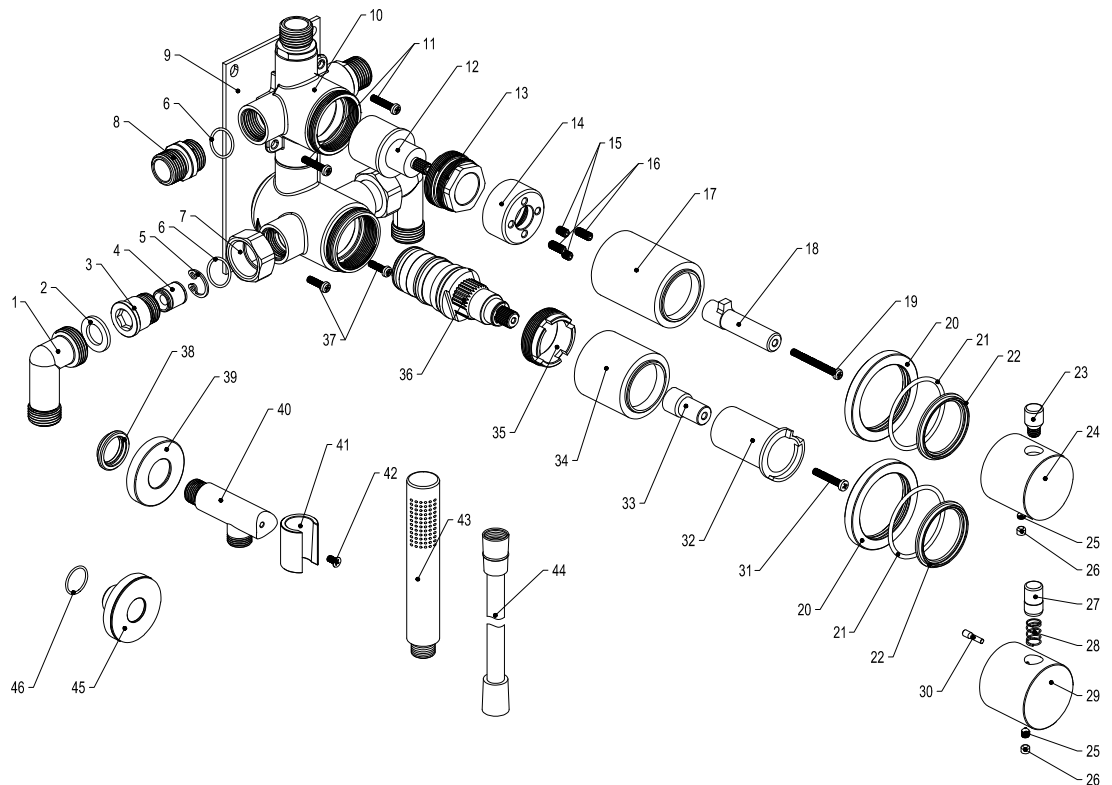

- 1 90° connector
- 2 Gasket
- 3 Connector
- 4 Check valve
- 5 c-ring
- 6 o-ring
- 7 Foot nut
- 8 Connector
- 9 Fastening plate
- 10 Body
- 11 Fixing screws
- 12 Diverter
- 13 Lock nut
- 14 Limiter
- 15 Hex screws
- 16 Limiter screws
- 17 Diverter cover
- 18 Splined extender
- 19 Screw
- 20 Decorative cover ring
- 21 o-ring
- 22 Washer
- 23 Handwheel bar
- 24 Handwheel
- 25 Inner hex screw
- 26 Decoration rubber
- 27 Handwheel bar
- 28 Button spring
- 29 Thermostatic handle
- 30 Handwheel plug
- 31 Screw
- 32 Temperature limiter
- 33 Spline bushing
- 34 Thermostat cover
- 35 Thermostat lock nut
- 36 Thermostatic cartridge
- 37 Fixing screws
- 38 Gasket
- 39 Decorative cover ring
- 40 Hand shower holder pipe
- 41 Hand shower holder pipe
- 42 Screw
- 43 Hand shower holder pipe
- 44 Hose
- 45 Tattle pipe cover
- 46 o-ring

# Harmonized 2x Rust

**Art no:** 21021 **RSK:** 8351520

**SCANDTAP**  
BATHROOM CONCEPTS

Scandtap AB, Olofsdalsvägen 21, 302 41 Halmstad, Sweden  
info@scandtap.com, www.scandtap.com

Typgodkännande  
Nr: 1786-1787